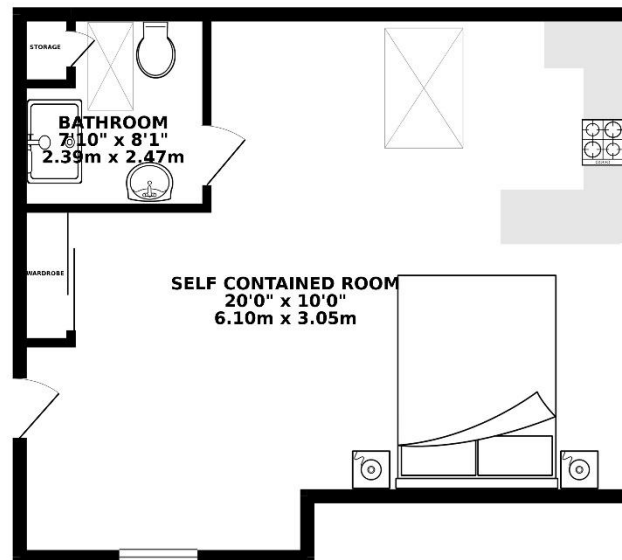

about the property...

** SELF CONTAINED ROOM ** Located in a quiet area within the sought after Jennett`s Park development is this self contained room which spreads across the top floor and benefits from an En-Suite shower room and kitchen. Both the kitchen area and bathroom benefit from velux windows. Available from the 7th September 2019 on an unfurnished basis.

Living Room/Kitchen/Bedroom - 20'0" (6.1m) x 10'0" (3.05m)

Front elevation double glazed window, rear elevation double glazed velux window, a range of eye and base level units with rolled edge work surfaces, four ring hob and oven with extractor hood above, integrated fridge, stainless steel sink and drainer with mixer tap over, carpeted, radiator.

En Suite - 8'1" (2.46m) x 7'10" (2.39m)

Double glazed velux window, low level WC, vanity unit with hand wash basin and mixer tap over, separate cubicle with attachment over, storage, heated towel rail.

GROUND FLOOR

PLEASE NOTE WE HAVE NOT TESTED ANY APPARATUS, FIXTURES, FITTINGS, OR SERVICES. INTERESTED PARTIES MUST UNDERTAKE THEIR OWN INVESTIGATION INTO THE WORKING ORDER OF THESE ITEMS. ALL MEASUREMENTS ARE APPROXIMATE AND PHOTOGRAPHS PROVIDED FOR GUIDANCE ONLY.

we're here to help if you've any questions about this property...

01344 481111 **12 High Street, Bracknell, Berkshire RG12 1LL**

searsproperty.co.uk

hello@searsproperty.co.uk

find sears property on facebook

twitter.com/searsproperty

rightmove.co.uk

PrimeLocation.com

Zoopla.co.uk